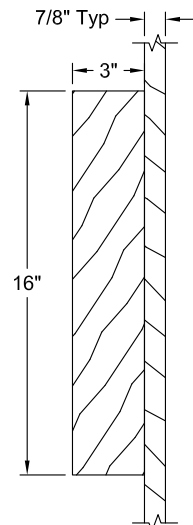

CODEL DOORS

INTERIOR DOORS
WOOD COMPOSITE DOORS
FLUSH COLLECTION

1 3/8" FLUSH

6/8 - 8/0

Section A-A

Lock Block Detail

| Dimension Table | |
|-----------------|-----|
| Door Width | A |
| 4/0 | 40" |
| 3/0 | 36" |
| 2/10 | 34" |
| 2/8 | 32" |
| 2/6 | 30" |
| 2/4 | 28" |
| 2/2 | 26" |
| 2/0 | 24" |
| 1/10 | 22" |
| 1/8 | 20" |
| 1/6 | 18" |
| 1/4 | 16" |
| 1/3 | 15" |
| 1/2 | 14" |
| 1/0 | 12" |

Scale: 3/4"=1'-0"