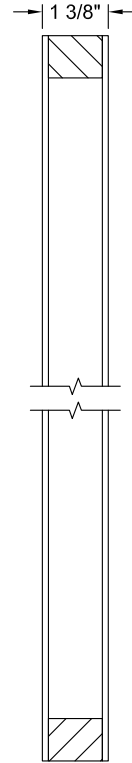

CODEL DOORS

INTERIOR DOORS
WOOD COMPOSITE DOORS
FLUSH COLLECTION

1 3/8" FLUSH

6/8 - 8/0

Section A-A

Lock Block Detail

| Dimension Table | |
|-----------------|-----|
| Door Width | A |
| 4/0 | 40" |
| 3/0 | 36" |
| 2/10 | 34" |
| 2/8 | 32" |
| 2/6 | 30" |
| 2/4 | 28" |
| 2/2 | 26" |
| 2/0 | 24" |
| 1/10 | 22" |
| 1/8 | 20" |
| 1/6 | 18" |
| 1/4 | 16" |
| 1/3 | 15" |
| 1/2 | 14" |
| 1/0 | 12" |

Scale: 3/4"=1'-0"