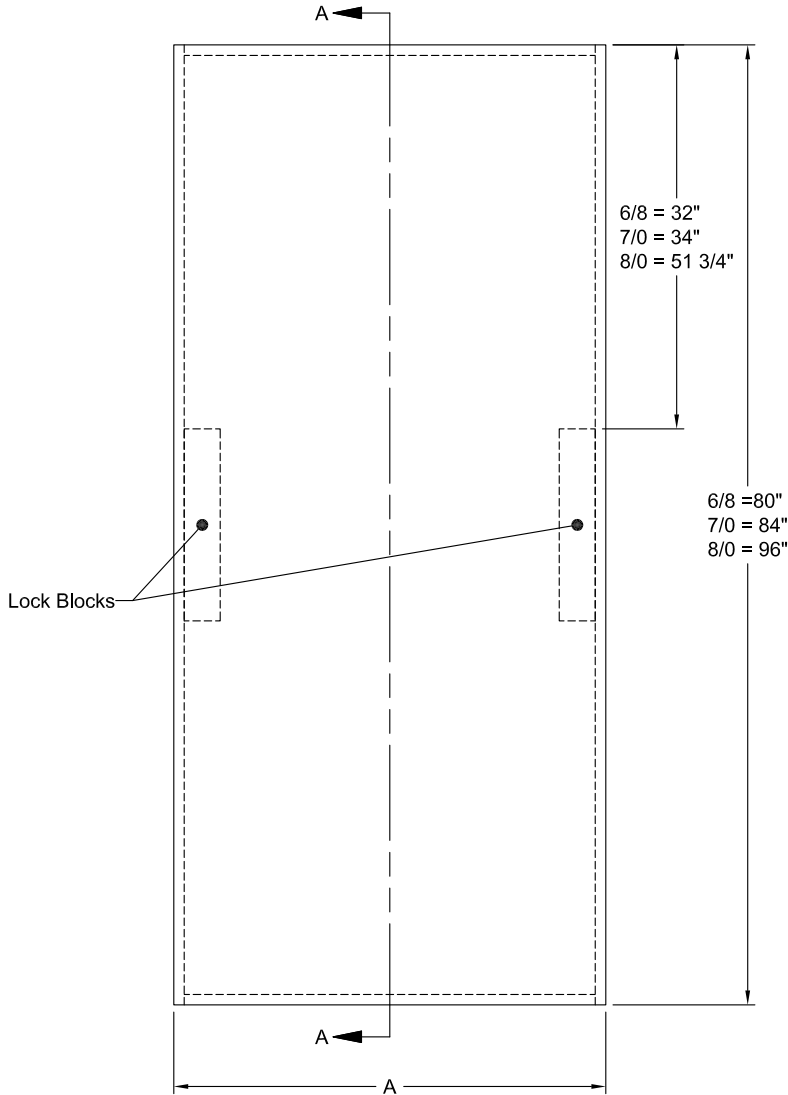

CODEL DOORS

INTERIOR DOORS
WOOD COMPOSITE DOORS
FLUSH COLLECTION

1 3/8" FLUSH

6/8 - 8/0

Section A-A

Lock Block Detail

| Dimension Table | |
|-----------------|-----|
| Door Width | A |
| 4/0 | 40" |
| 3/0 | 36" |
| 2/10 | 34" |
| 2/8 | 32" |
| 2/6 | 30" |
| 2/4 | 28" |
| 2/2 | 26" |
| 2/0 | 24" |
| 1/10 | 22" |
| 1/8 | 20" |
| 1/6 | 18" |
| 1/4 | 16" |
| 1/3 | 15" |
| 1/2 | 14" |
| 1/0 | 12" |

Scale: 3/4"=1'-0"